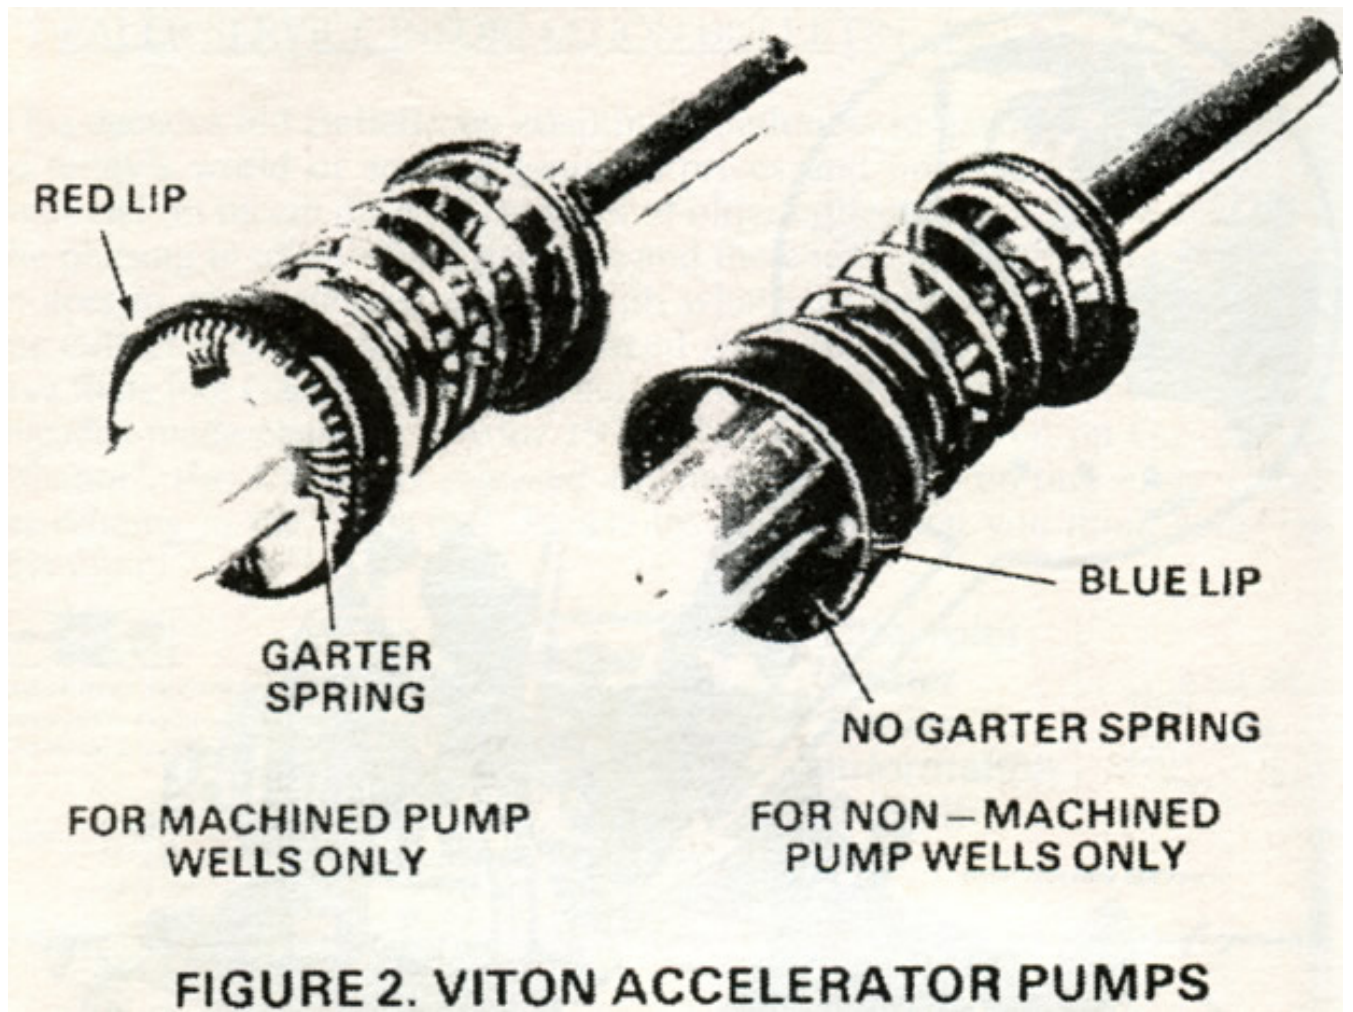

Dual and quadrajet pump part numbers:

Red lip (with garter spring) -- 17072978

Blue, thin lip -- See parts list

Chevrolet Motor Division
General Motors Corporation

FIGURE 1. (DUALJET SHOWN)

BLUE PAINT
DOT

PUMP ASSEMBLIES USED IN DUALJET AND QUADRAJET