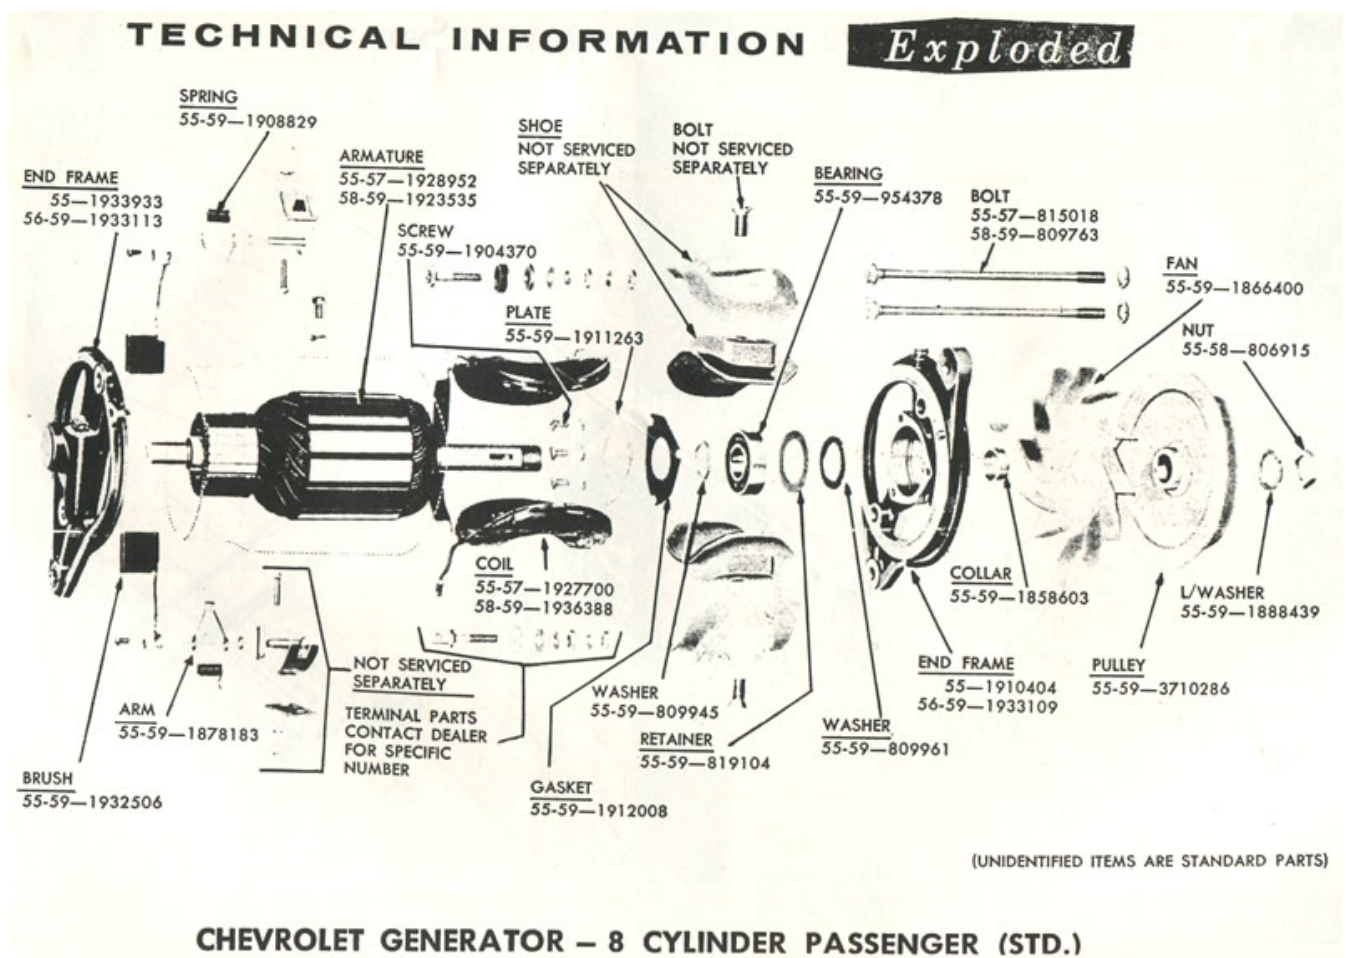

# 1958 Corvette: Chevrolet PartsMart: Chevrolet Generator Parts and Numbers

**Subject:** Chevrolet Generator - 8 Cylinder Passenger (STD)

**Model and Year:** 1958 Passenger Cars

**Source:** Chevrolet PartsMart

**Page Number:** NA

**Date:** July 1959

Below is parts information for the 8-cylinder Generator for 1958 passenger cars including Corvette from the July 1959 issue of Chevrolet PartsMart.

Online URL:

<https://www.corvetteactioncenter.com/tech/knowledgebase/article/1958-corvette-chevrolet-partsmart-chevrolet-generator-parts-and-numbers-1086.html>