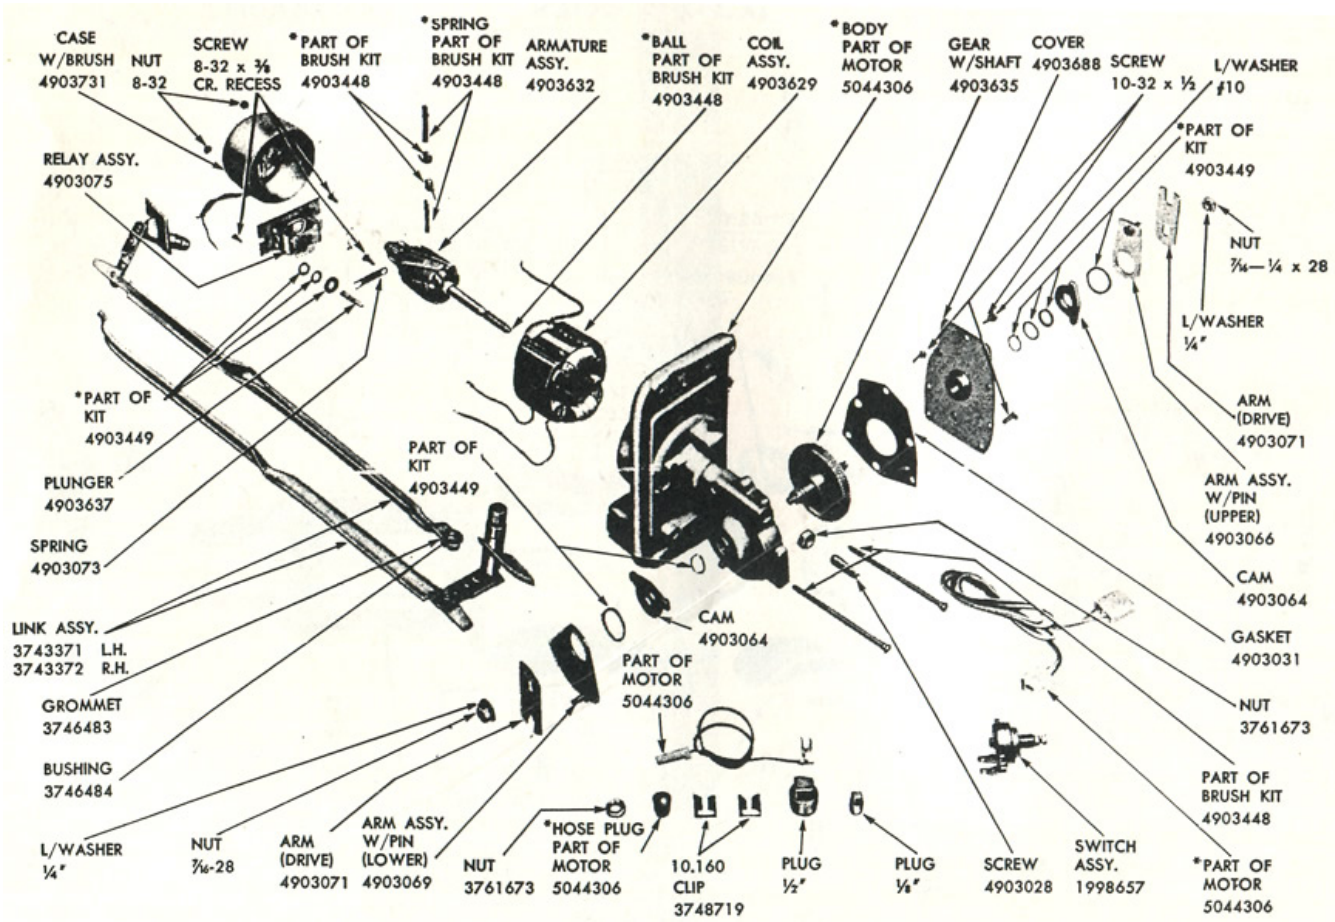

# 1958 Corvette: Chevrolet PartsMart: Electric Windshield Wiper Parts

---

**Subject:** Electric Windshield Wiper Parts

**Model and Year:** 1958 Corvette

**Source:** Chevrolet PartsMart

**Page Number:** NA

**Date:** July 1959

Below is parts information for the electric windshield wiper assembly used on 1958 Chevrolet passenger vehicles, including Corvette, from the July, 1959 issue of Chevrolet PartsMart.

\*PART NOT SERVICED SEPARATELY

## 1958 ELECTRIC WINDSHIELD WIPER PARTS

Online URL:

<https://www.corvetteactioncenter.com/tech/knowledgebase/article/1958-corvette-chevrolet-partsmart-electric-windshield-wiper-parts-1087.html>