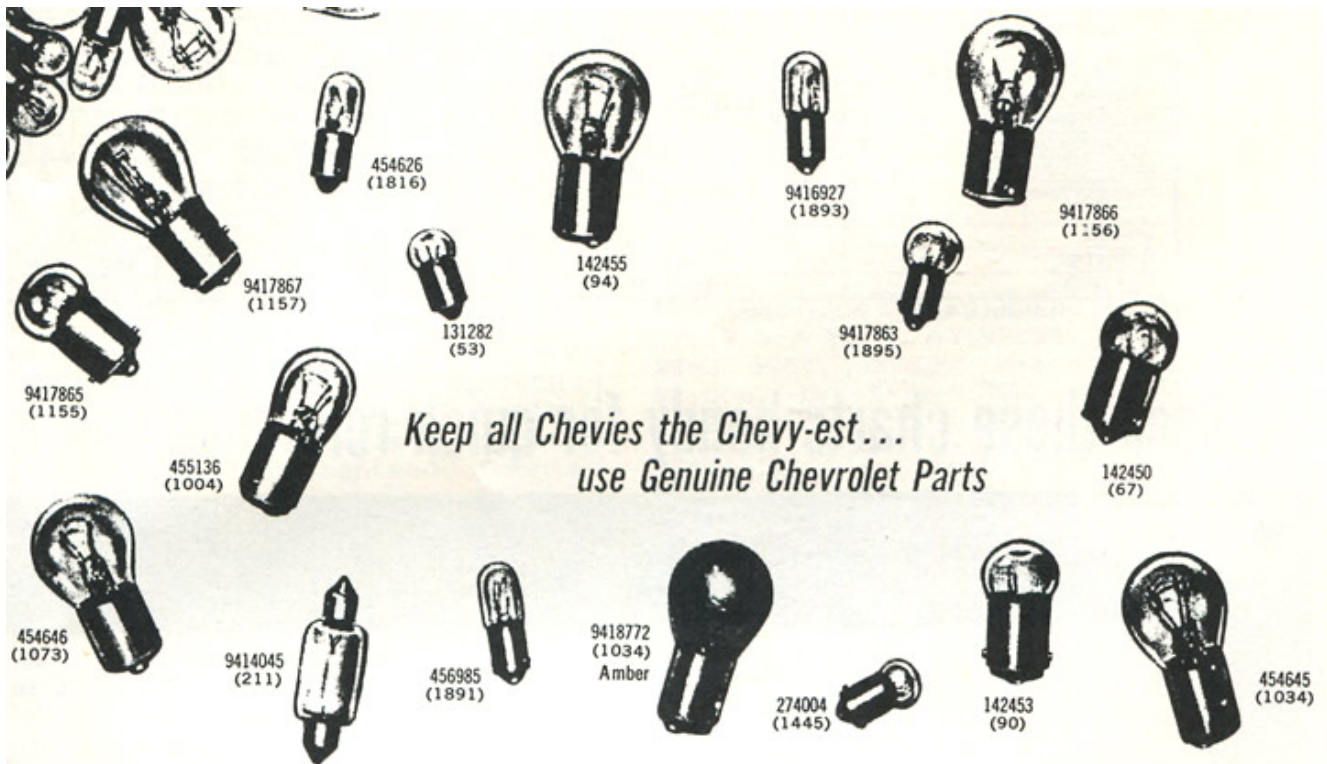

1955 - 1964 Corvette: Chevrolet PartsMart: Bulb and Fuse Charts

Subject: Bulb and Fuse Charts
Model and Year: 1955 - 1964 Corvette
Source: Chevrolet PartsMart
Page Number: NA
Date: January 1964

Below are electric bulb and fuse charts for the 1955 - 1964 Corvette from the January, 1960 issue of Chevrolet PartsMart.