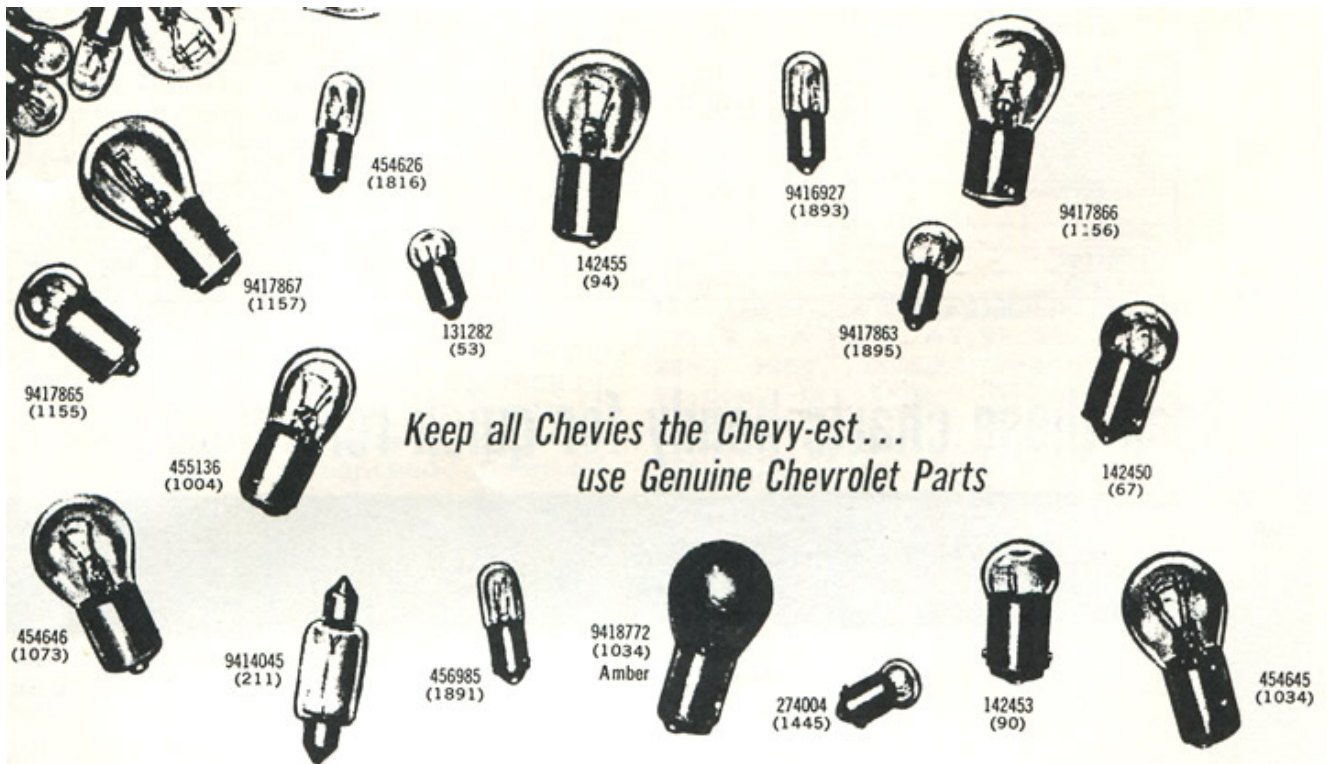

Keep all Chevies the Chevy-est...
use Genuine Chevrolet Parts

Check your customer's electrical systems now

1955-1964

Name	1955	1956	1957	1958	1959	1960	1961	1962	1963	1964
Ash Receiver				131282 (53)	131282 (53)	131282 (53)				274004 (1445)
Back-up Lamp	454646 (1073)	454646 (1073)	454646 (1073)	454646 (1073)	454646 (1073)	454646 (1073)	454646 (1073)	454646 (1073)	454646 (1073)	9417866 (1156)
Cigarette Lighter	131282 (53)	131282 (53)	131282 (53)	131282 (53)	131282 (53)	131282 (53)	131282 (53)	131282 (53)	131282 (53)	274004 (1445)
Clock	142450 (67)	142450 (67)	273157 (57X)	273157 (57X)	273157 (57X)	273157 (57X)	454626 (1816)	454626 (1816)	454626 (1816)	9417863 (1895)
Dome Lamp	455136 (1004)	455136 (1004)	142455 (94)	142455 (94)	455136 (1004)	455136 (1004) 9414045* (211)	9414045 (211)	9414045 (211) 142453† (90)	9414045 (211) 142453† (90)	9414045 (211) 142453† (90)
Glove Compartment	273157 (57X)	273157 (57X)	273157 (57X)	273157 (57X)	273157 (57X)	273157 (57X)	273157 (57X)	273157 (57X)	273157 (57X)	9417863 (1895) 9416927† (1893)
Heater Control Panel, Pass.	131282 (53)	131282 (53)	131282 (53)	131282 (53)	131282 (53)	131282 (53)	131282 (53)	131282 (53)	131282 (53)	274004* (1445) 9417863 (1895)
Ignition Switch	273157 (57X)	131282 (53)	131282 (53)	131282 (53)	131282 (53)	131282 (53)	131282 (53)	131282 (53)	131282 (53)	274004 (1445)
Indicator—Dir. Sig.	131282 (53)	131282 (53)	131282 (53)	273157 (57X)	273157 (57X)	273157 (57X)	273157 (57X)	273157 (57X)	273157 (57X)	9417863 (1895) 274004*# (1445)
Indicator—Generator	273157 (57X)	273157 (57X)	273157 (57X)	273157 (57X)	273157 (57X)	273157 (57X)	273157 (57X)	273157 (57X)	273157 (57X)	9417863 (1895)
Indicator—Headlamp Beam	131282 (53)	131282 (53)	131282 (53)	131282 (53)	131282 (53)	131282 (53)	273157 (57X) 131282* (53)	273157 (57X) 131282* (53)	273157 (57X) 131282* (53)	274004 (1445) 9417863 (1895)
Indicator—Oil Pressure	273157 (57X)	273157 (57X)	273157 (57X)	273157 (57X)	273157 (57X)	273157 (57X)	273157 (57X)	273157 (57X)	273157 (57X)	9417863 (1895)

Note: Bracketed numbers are manufacturer's numbers. *Corvair †Impala Spt. Mdls. #Pass.

AN ELECTRICAL SYSTEM INSPECTION NOW