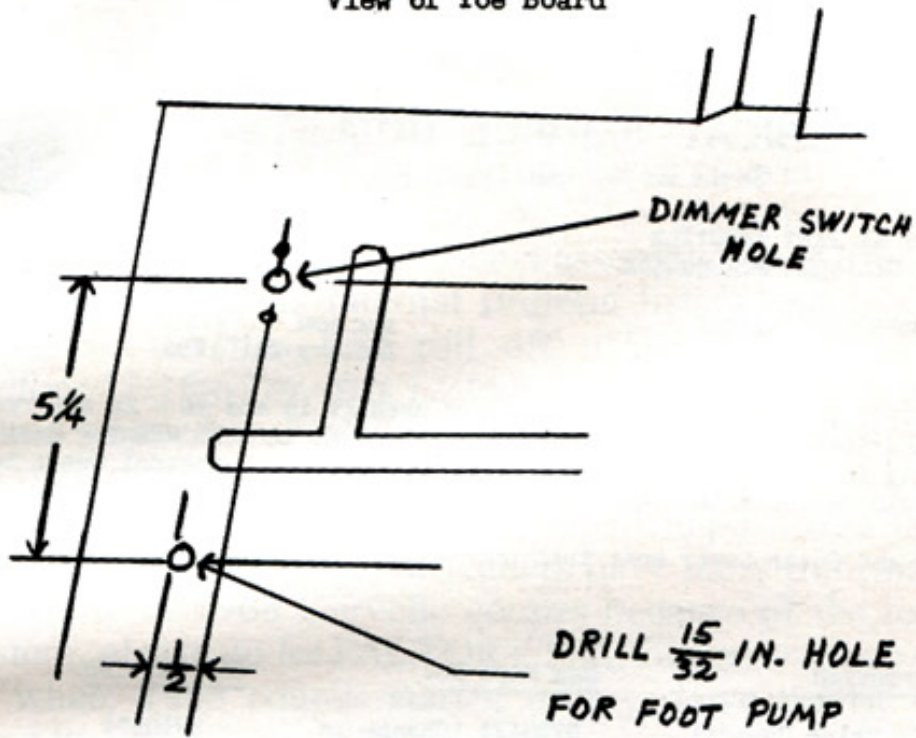

1954 - 1955 Corvette: Zone Letter: Foot Operated Windshield Washer

Subject: Foot Operated Windshield Washer
Model and Year: 1954 - 1955 Passenger Car
Source: Chevrolet Dealer Zone Letter
Zone: Wchita, Kansas
Date: December 8, 1954

TO: ALL CHEVROLET DEALER S

The note and sketch reproduced below has been received from the Engineering Department, indicating a better installation of FOOT OPERATED WINDSHIELD WASHERS. This is for your information.

NOTE: A revised location for the foot pump on the toe board has been established. mount the pump at an angle so the interconnecting Bowden cable takes the shortest route.

View of Toe Board

Yours very truly,