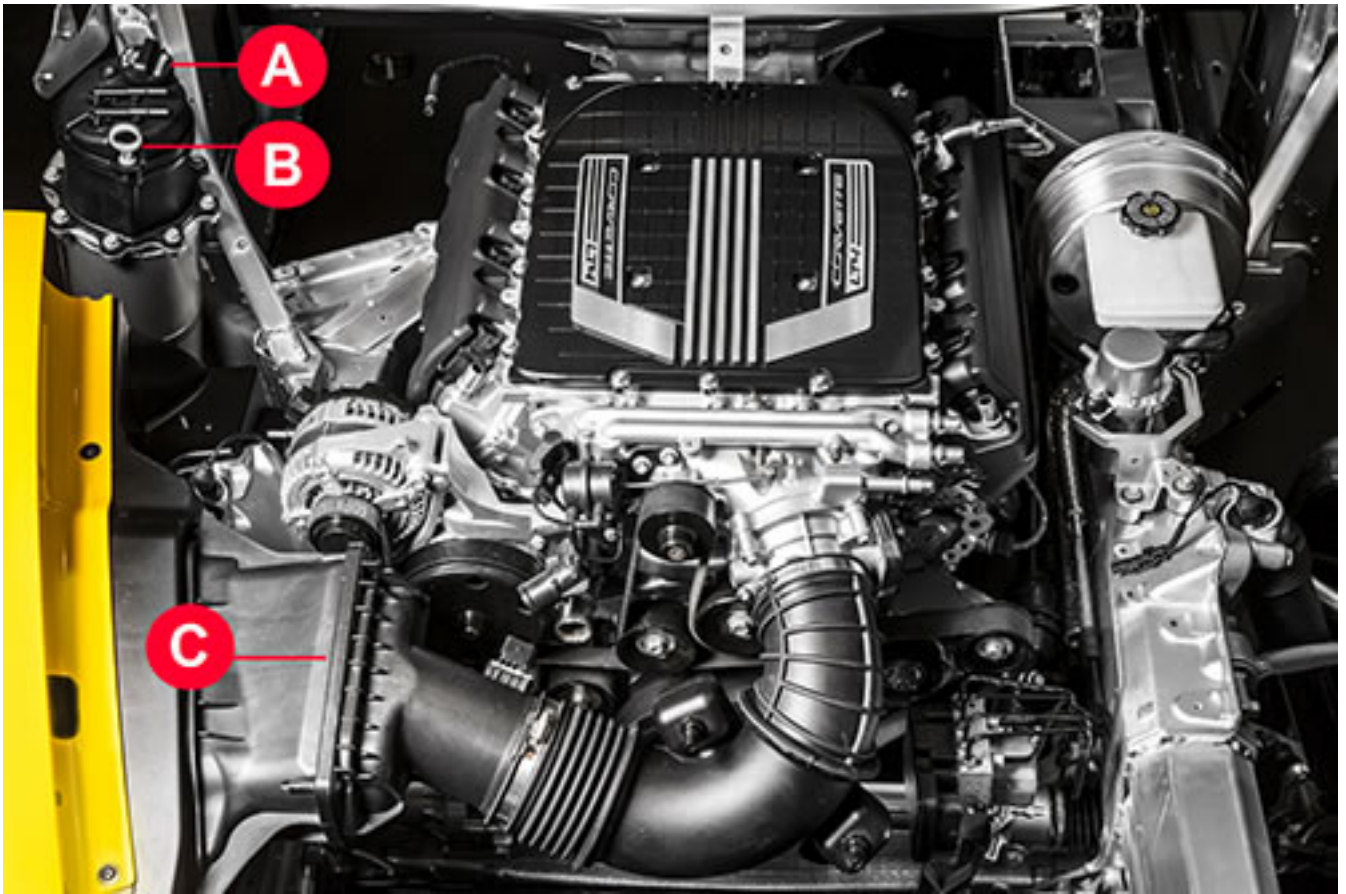

If the vehicle is driven continuously at a high engine speed with the first factory oil fill, silicone sealants in the engine's gaskets may degrade the anti-foaming properties of the oil. This may lead to oil leaking out from the air cleaner assembly due to the oil foaming condition. The oil foam does not affect the engine's durability, but changing the oil at 500 miles will help prevent oil foaming in the future because the silicone sealants are removed with the original oil.

Shown below (Fig. 2) is the:

- A. Dry sump engine oil tank fill cap
- B. Engine oil dipstick

C. Engine air cleaner/filter

Fig. 2

Once the break-in oil change is performed and the Oil Life Monitor is reset, owners should follow the Oil Life Monitoring system for all future oil change needs.