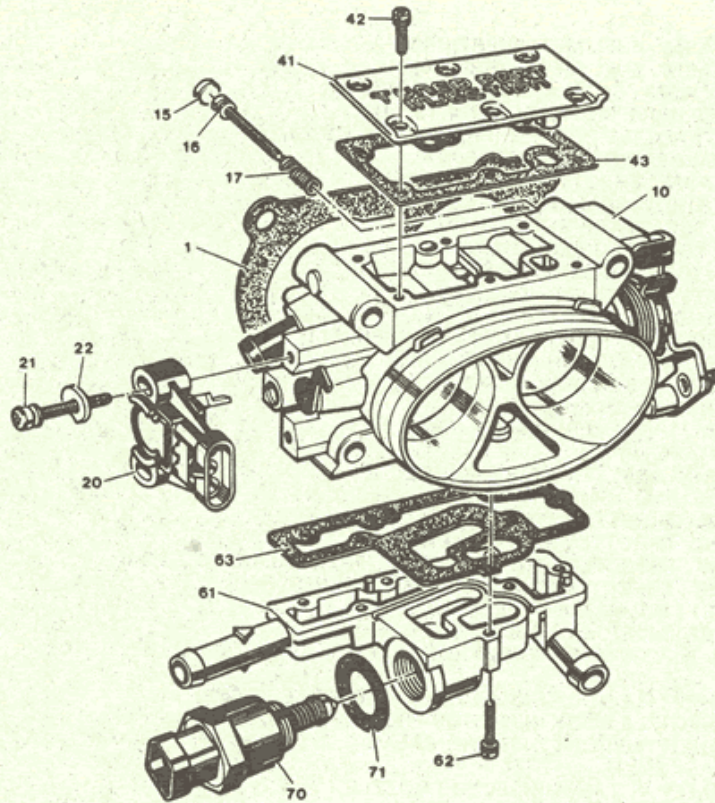

1985 - 1991 Corvette: L98 Engine Throttle Body Diagram

1985-1991 Y THROTTLE BODY/MPFI (MODELS T2A,B210) (L98/5.7-8)

1.	N.S. GASKET , FLANGE(*KIT1,KIT2,KIT3,KIT4)
10.	N.S. THROTTLE BODY ASM (*KIT1)
15.	N.S. PLUG , IDLE STOP SCREW(*KIT1)
16.	N.S. SCREW ASM , IDLE STOP(*KIT1)
17.	N.S. SPRING , IDLE STOP SCREW ASM(*KIT1)
20.	N.S. SENSOR , THROTTLE POSITION (TPS)(*KIT5)
21.	N.S. SCREW ASM , TPS ATCH(*KIT5,KIT7)
22.	N.S. RETAINER , TPS ATCH SCREW(*KIT5,KIT7)
41.	N.S. COVER , CLEAN AIR(*KIT3)
42.	N.S. SCREW ASM , CLEAN AIR COVER ATCH(*KIT7)
43.	N.S. GASKET , CLEAN AIR COVER(*KIT1,KIT2,KIT3,KIT4)
61.	N.S. IACV , COOLANT COVER ASM(*KIT4)
62.	N.S. SCREW ASM , IACV COVER ASM TO THROT BODY(*KIT7)
63.	N.S. GASKET , IACV COOLANT COVER TO THROT BODY(*KIT1,KIT2,KIT3,KIT4)
70.	N.S. VALVE ASM , IDLE AIR CONT (IAC)(*KIT6)
71.	N.S. GASKET , IAC VALVE ASM(*KIT1,KIT2,KIT3,KIT4,KIT6)

SERVICE KITS

KIT 1.	3.335	THROTTLE BODY KIT ,(1985-86)-INCL #1,10,15,16,17,43,63,71.	171100
	3.335	THROTTLE BODY KIT ,(1987-88)-INCL #1,10,15,16,17,43,63,71.	171100
	3.335	THROTTLE BODY KIT ,(1989)-INCL #1,10,15,16,17,43,63,71.	171100
	3.335	THROTTLE BODY KIT ,(1990-91)-INCL #1,10,15,16,17,43,63,71.	171100
2.	3.336	GASKET KIT ,(1985-88)-INCL #1,43,63,71.	171100
	3.336	GASKET KIT ,(1989-91)-INCL #1,43,63,71.	171100
3.	3.337	COVER KIT ,CLEAN AIR(1985-88)-INCL #1,41,43,63,71.	171100
	3.337	COVER KIT ,CLEAN AIR(1989-91)-INCL #1,41,43,63,71.	171100
4.	3.337	COVER KIT ,COOLANT IDLE AIR(1985-88)-INCL #1,43,61,63,71.	171100
	3.337	COVER KIT ,COOLANT IDLE AIR(1989-91)-INCL #1,43,61,63,71.	171100
5.	3.339	SENSOR KIT ,THROTTLE POSITION(1985-89)-INCL #20,21,22.	171100
	3.339	SENSOR KIT ,THROTTLE POSITION(1990-91)-INCL #20,21,22.	171100
6.	3.338	VALVE KIT ,IDLE AIR CONTROL(1985-88)-INCL #70,71.	171100
	3.338	VALVE KIT ,IDLE AIR CONTROL(1989-91)-INCL #70,71.	171100
7.	3.336	FASTENER ASSORTMENT KIT ,(1985-89)-INCL #21,22,42,62.	171100
	3.336	FASTENER ASSORTMENT KIT ,(1990-91)-INCL #21,22,42,62.	171100