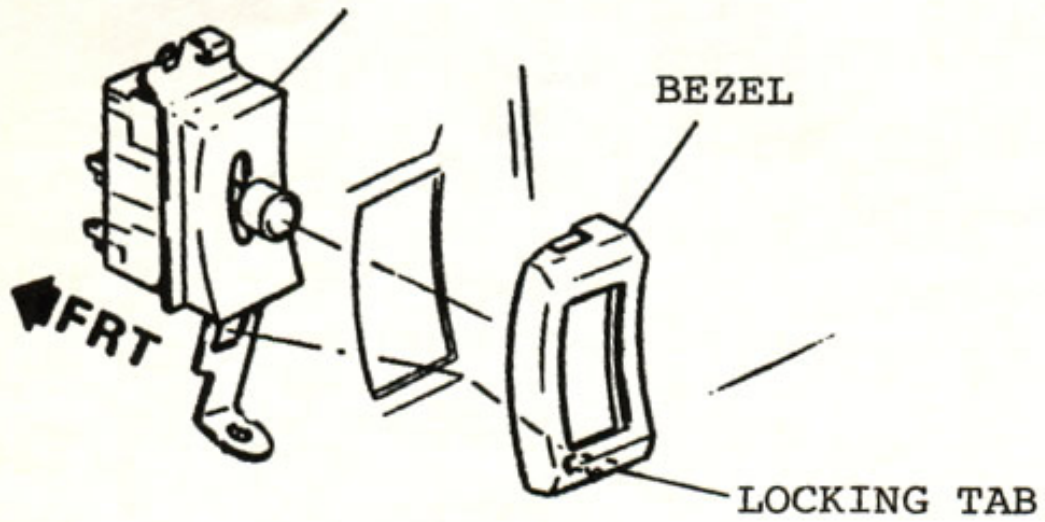

WIPER SWITCH