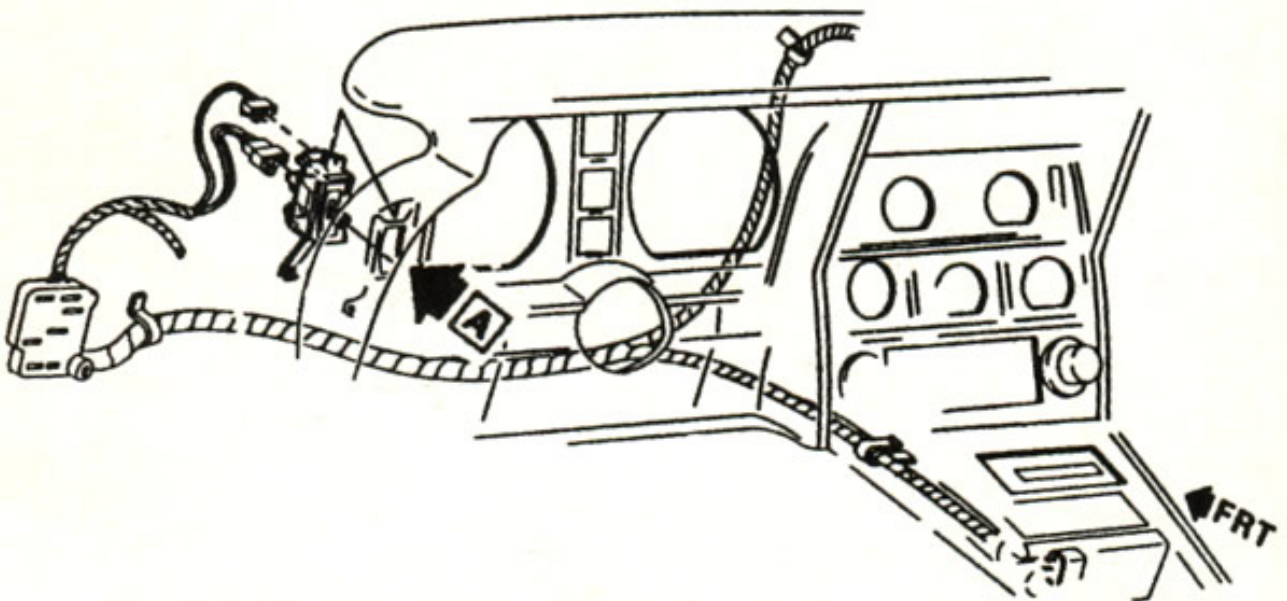

VIEW A

CORVETTE WIPER SWITCH BEZEL ATTACHMENT

© Copyright General Motors Corporation. All Rights Reserved

Online URL:

<https://www.corvetteactioncenter.com/tech/knowledgebase/article/1981-corve>