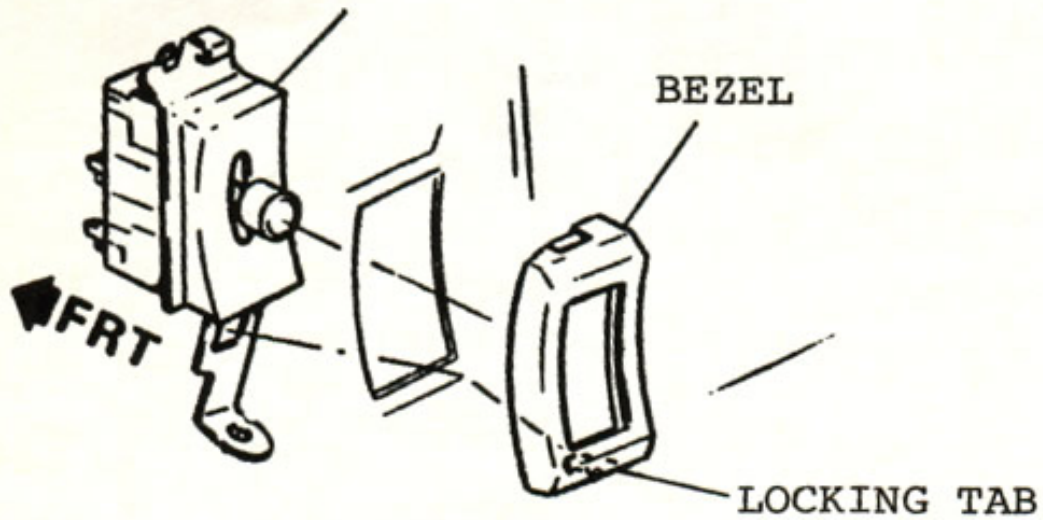

WIPER SWITCH