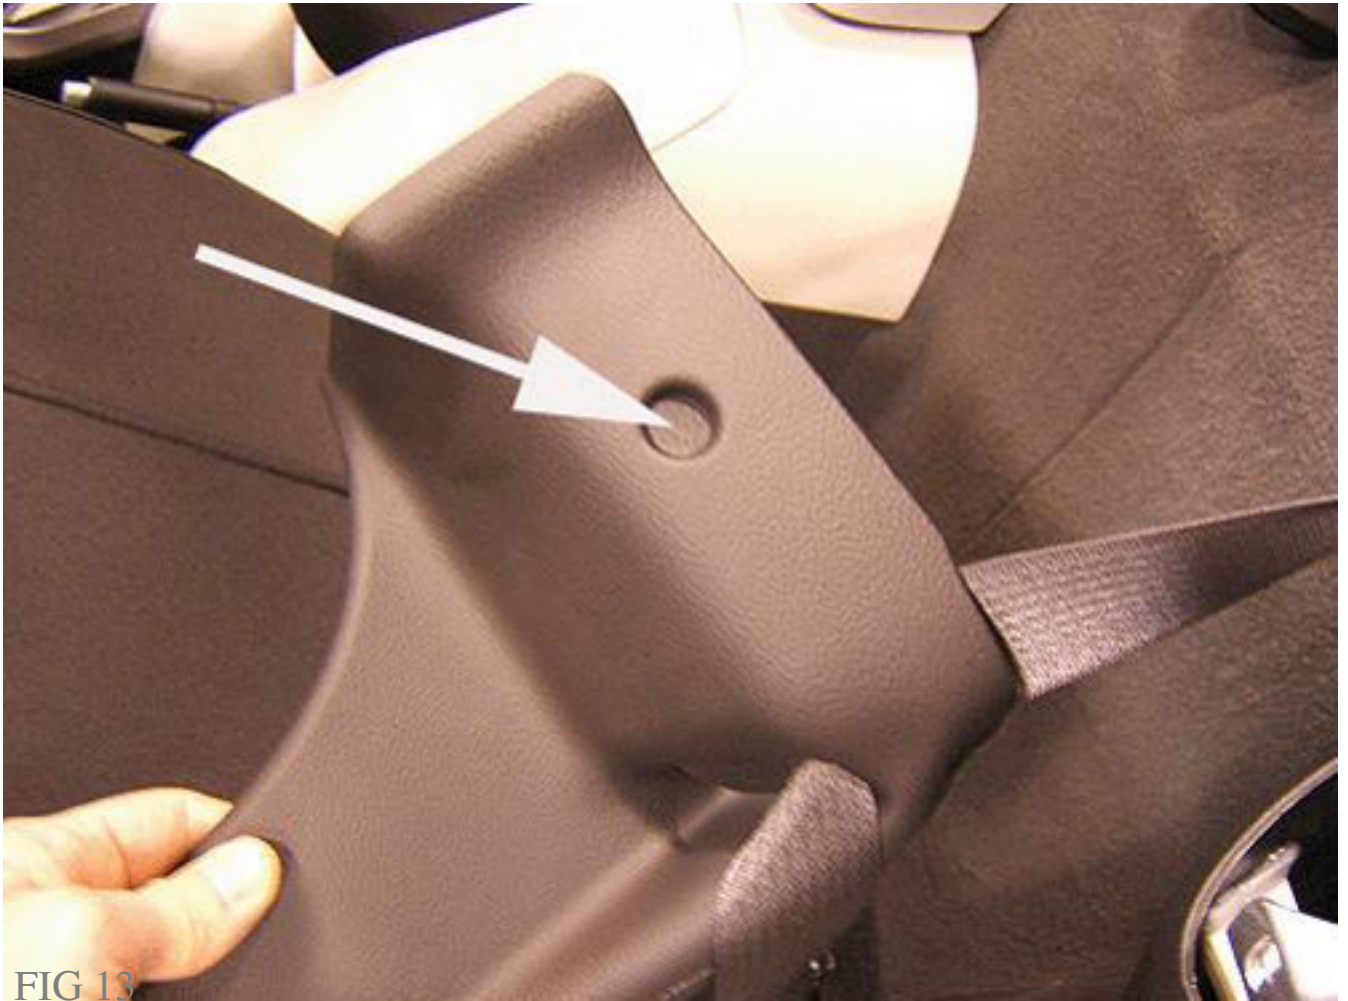

The installation steps for the Accessory Windscreen (part number 19156012) on the 2011 Corvette Convertible have been revised. An update to the trim bezel fastening system will require new steps to fit the existing components to the vehicle. The left and right trim bezels must be modified when installing the windscreen. (Fig. 13)