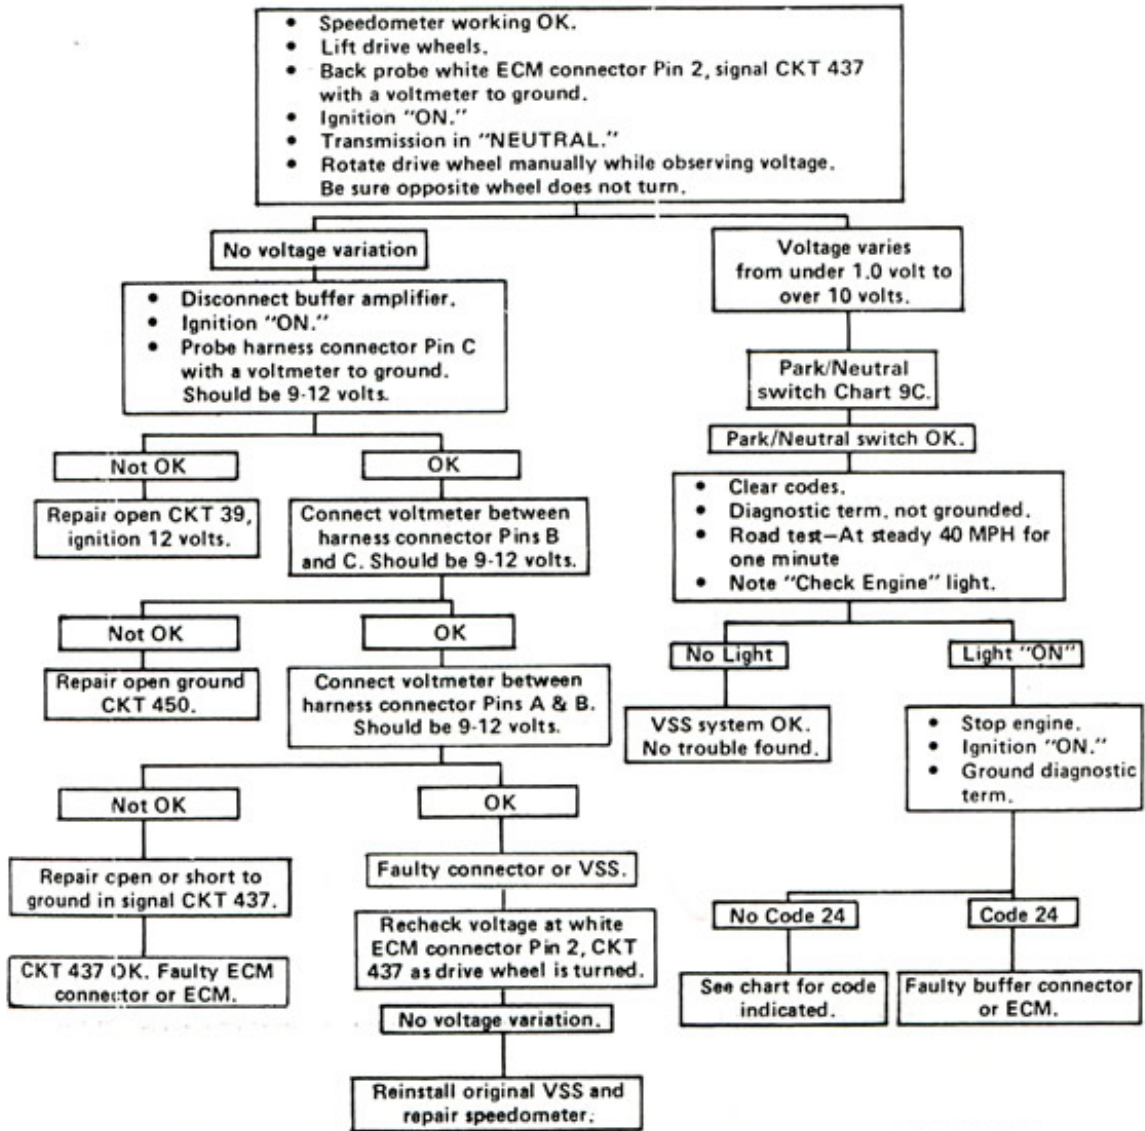

1982 Corvette: Service News: Fuel injection Diagnosis Chart

Subject: Fuel injection Diagnosis Chart

Model and Year: 1982 Corvette

Source: Chevrolet Service News

Page Number: Page 5

Date: January/February 1983 - Volume 55 - Number 1

**CODE 24
1982 FUEL INJECTION
VEHICLE SPEED SENSOR (VSS)**

NOTICE: A False Code 24 and "Check Engine" light may be set if engine is run above 1200 RPM in Neutral on vehicles equipped with manual transmission. To prevent misdiagnosis, disregard Code 24 if set under these circumstances.

Clear codes and confirm "Closed Loop" operation and no "Check Engine" light.

Fig. 2 — TC 24-Vehicle Speed Sensor

Online URL:

<https://www.corvetteactioncenter.com/tech/knowledgebase/article/1982-corvette-service-news-fuel-injection-diagnosis-chart-937.html>