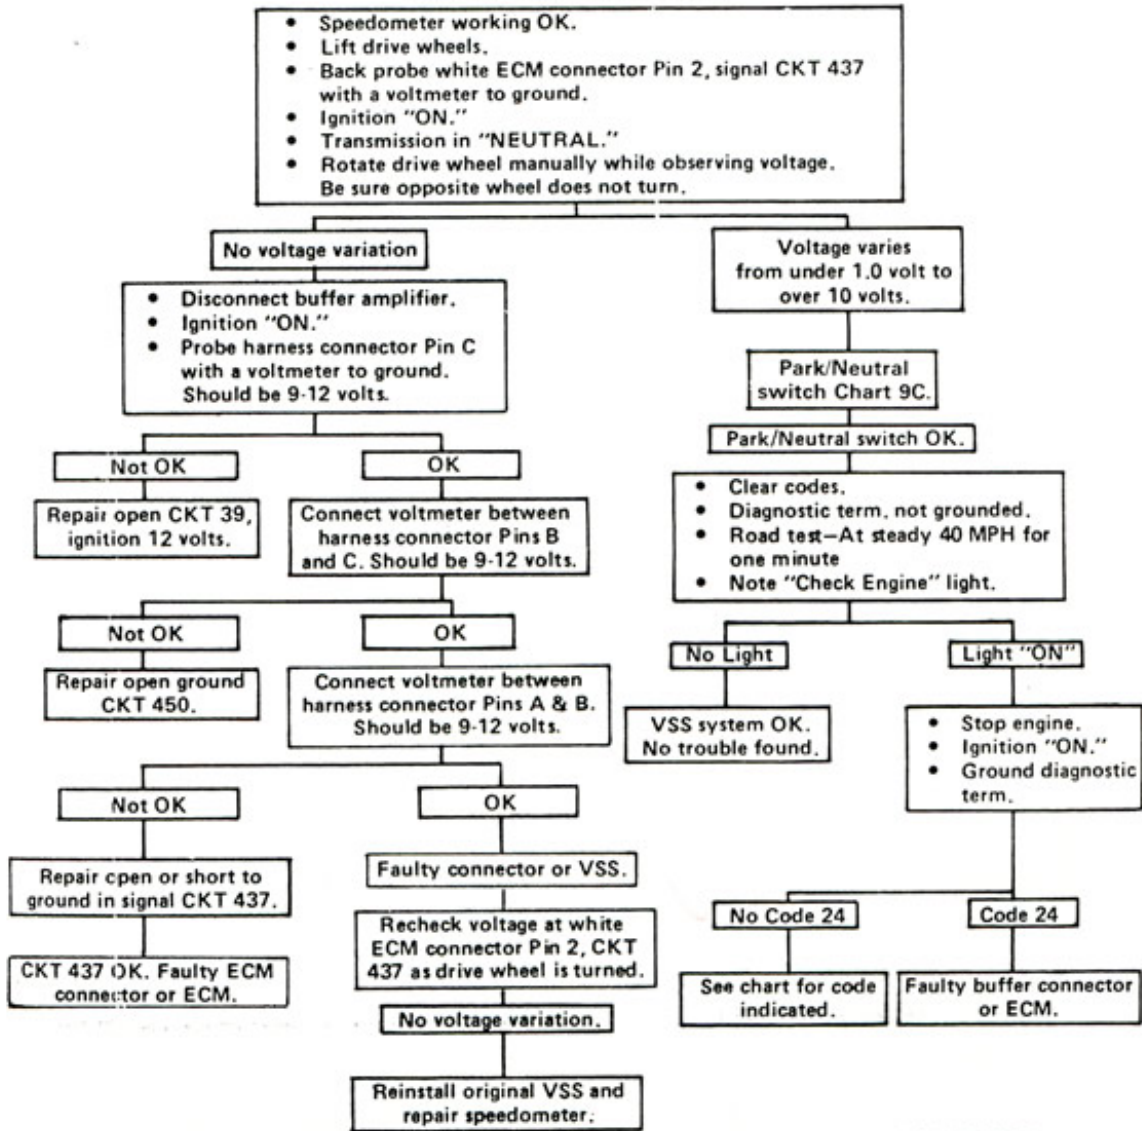

1982 Corvette: Service News: Fuel injection Diagnosis Chart

Subject: Fuel injection Diagnosis Chart

Model and Year: 1982 Corvette

Source: Chevrolet Service News

Page Number: Page 5

Date: January/February 1983 - Volume 55 - Number 1

**CODE 24
1982 FUEL INJECTION
VEHICLE SPEED SENSOR (VSS)**

NOTICE: A False Code 24 and "Check Engine" light may be set if engine is run above 1200 RPM in Neutral on vehicles equipped with manual transmission. To prevent misdiagnosis, disregard Code 24 if set under these circumstances.

Clear codes and confirm "Closed Loop" operation and no "Check Engine" light.

Fig. 2 — TC 24-Vehicle Speed Sensor

Online URL:

<https://www.corvetteactioncenter.com/tech/knowledgebase/article/1982-corvette-service-news-fuel-injection-diagnosis-chart-937.html>