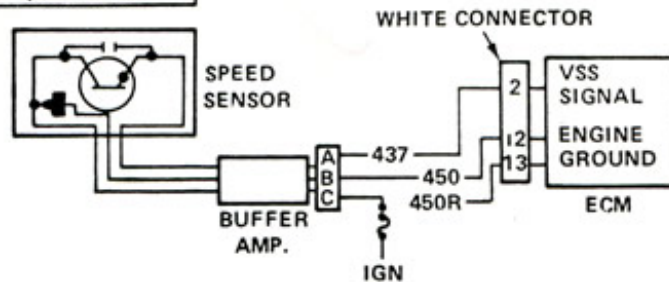

**CODE 24
1982 FUEL INJECTION
VEHICLE SPEED SENSOR (VSS)**

NOTICE: A False Code 24 and "Check Engine" light may be set if engine is run above 1200 RPM in Neutral on vehicles equipped with manual transmission. To prevent misdiagnosis, disregard Code 24 if set under these circumstances.

Clear codes and confirm "Closed Loop" operation and no "Check Engine" light.

Fig. 2 — TC 24-Vehicle Speed Sensor

Online URL:

<https://www.corvetteactioncenter.com/tech/knowledgebase/article/1982-corvette-service-news-fuel-injection-diagnosis-chart-937.html>